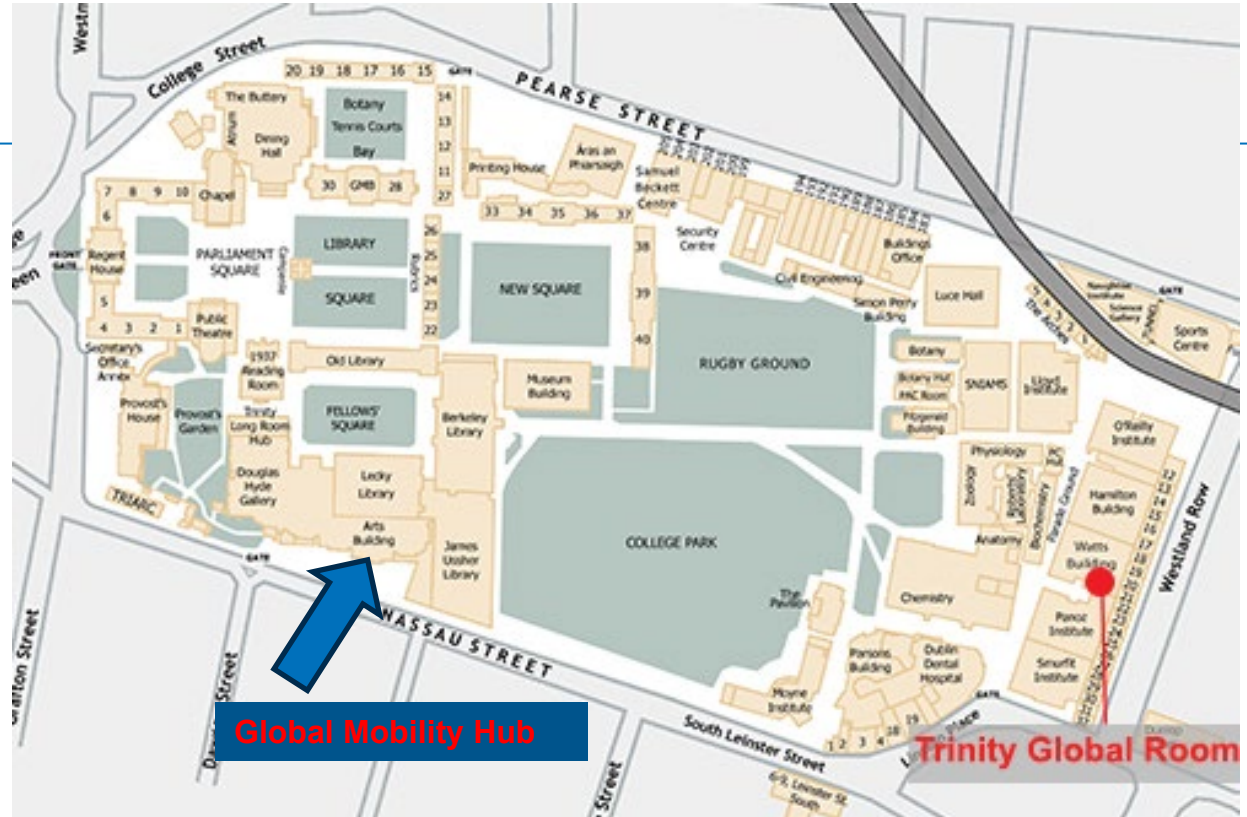

Global Mobility : Advising Hub

Location: Arts Block

Open in person this week –

Wednesday 10 a.m. - 12 p.m.; 2 p.m. - 5 p.m.

Thursday 10 a.m. - 1:00 p.m. and 2:00 p.m. - 5:00 p.m.

Email: global.mobility@tcd.ie

Instagram: @TCDglobalmobility

Make an appointment with the team or drop by!